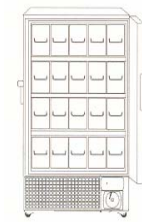

## Storage Racks with side opening (Uprights)

**Model:**

**DF8510**

**DF8514**

**DF8517**

**DF8520**

**DF8524**

Amount of racks:  
(view from afront)

12 racks

16 racks

16 racks

20 racks

20 racks

Type of racks for 2 inch boxes:

3 deep, 5 high  
Part: UR0066

3 deep, 5 high  
Part: UR0066