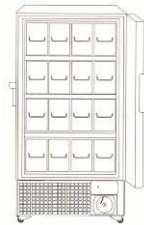

425x145x283

558x145x283

558x145x283

692x145x283

Internal Rack Dimensions  
(mm D x W x H)

For 2 inch boxes, each opening: 145 x 136 x 51

For 3 inch boxes, each opening: 145 x 136 x 88

## Storage Racks with drawers (Uprights)

**Model:**                      **DF8510**                      **DF8514**                      **DF8517**                      **DF8520**                      **DF8524**

**Amount of racks:**  
(view from afront)

12 racks

16 racks

16 racks

20 racks

20 racks

**Type of racks for 2 inch boxes:**

3 deep, 5 high  
Part: UR1066