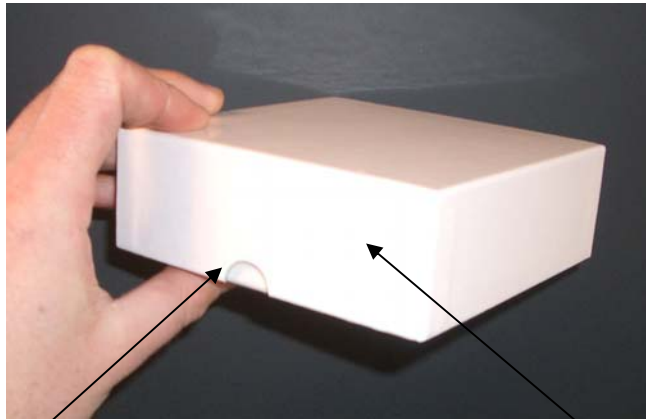

Storage Boxes for ilShin ULT Freezers

Easy to remove cover

Thick Plastified Cardbox Material

External dimensions:

External dimensions of 2 inch boxes (model PP0060): 133x133x48 mm (DxWxH)

External dimensions of 3 inch boxes (model PP0061): 133x133x77 mm (DxWxH)

Internal Dimensions:

Internal dimensions of 2 inch boxes (model PP0060): 124x124x45 mm (DxWxH)

Internal dimensions of 3 inch boxes (model PP0060): 124x124x70 mm (DxWxH)