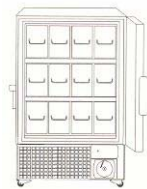

Storage Racks with drawers (Uprights)

Model: **DF8510**   **DF8514**   **DF8517**   **DF8520**   **DF8524**

Amount of racks:
(view from afront)

12 racks

16 racks

16 racks

20 racks

20 racks

Type of racks for 2 inch boxes:

3 deep, 5 high
Part: UR1066

3 deep, 5 high
Part: UR1066

4 deep, 5 high
Part : UR1068

4 deep, 5 high
Part : UR1068

5 deep, 5 high
Part : UR1070

Type of racks for 3 inch boxes:

3 deep, 3 high
Part: UR1067

3 deep, 3 high
Part: UR1067

4 deep, 3 high
Part : UR1069

4 deep, 3 high
Part : UR1069

5 deep, 3 high
Part : UR1071

Max.of 2 inch:

180 boxes

240 boxes

320 boxes

400 boxes

500 boxes

Max. of 3 inch:

108 boxes

144 boxes

192 boxes

240 boxes

300 boxes

External Rack Dimensions:
(mm D x W x H)

430x140x290	430x140x290	560x140x290	560x140x290	700x140x290

Internal Rack Dimensions
(mm D x W x H)

For 2 inch boxes, each opening: 136 x 136 x 52

For 3 inch boxes, each opening: 136 x 136 x 89