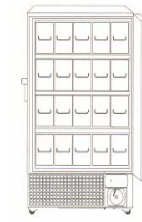

## Storage Racks with side opening (Uprights)

**Model:**

**DF8510**

**DF8514**

**DF8517**

**DF8520**

**DF8524**

Amount of racks:  
(view from afront)

12 racks

16 racks

16 racks

20 racks

20 racks

Type of racks for 2 inch boxes:

3 deep, 5 high  
Part: UR0066

3 deep, 5 high  
Part: UR0066

4 deep, 5 high  
Part : UR0068

4 deep, 5 high  
Part : UR0068

5 deep, 5 high  
Part : UR0070

Type of racks for 3 inch boxes:

3 deep, 3 high  
Part: UR0067

3 deep, 3 high  
Part: UR0067

4 deep, 3 high  
Part : UR0069