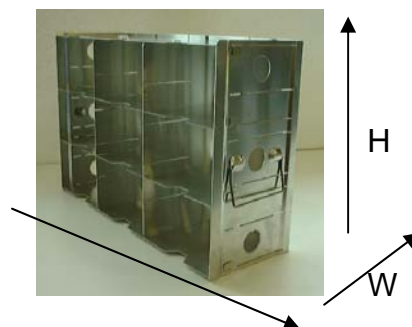

Storage Racks with side opening (Uprights)

Model:

DF8510

DF8514

DF8517

DF8520

DF8524

Amount of racks:
(view from afront)

12 racks

16 racks

16 racks

20 racks

20 racks

Type of racks for 2 inch boxes:

3 deep, 5 high
Part: UR0066

3 deep, 5 high
Part: UR0066

4 deep, 5 high
Part : UR0068

4 deep, 5 high
Part : UR0068

5 deep, 5 high
Part : UR0070

Type of racks for 3 inch boxes:

3 deep, 3 high
Part: UR0067

3 deep, 3 high
Part: UR0067

4 deep, 3 high
Part : UR0069

4 deep, 3 high
Part : UR0069

5 deep, 3 high
Part : UR0071

Max.of 2 inch:

180 boxes

240 boxes

320 boxes

400 boxes

500 boxes

Max. of 3 inch:

108 boxes

144 boxes

192 boxes

240 boxes

300 boxes

External Rack Dimensions:
(mm D x W x H)

425x145x283

425x145x283

558x145x283

558x145x283

692x145x283

Internal Rack Dimensions
(mm D x W x H)

For 2 inch boxes, each opening: 145 x 136 x 51

For 3 inch boxes, each opening: 145 x 136 x 88