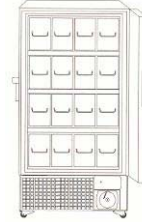

## Storage Racks with side opening (Uprights)

**Model:**

**DF8510**

**DF8514**

**DF8517**

**DF8520**

**DF8524**

Amount of racks:  
(view from afront)

12 racks

16 racks

16 racks

20 racks

20 racks

Type of racks for 2 inch boxes:

3 deep, 5 high  
Part: UR0066

3 deep, 5 high  
Part: UR0066

4 deep, 5 high  
Part : UR0068

4 deep, 5 high  
Part : UR0068

5 deep, 5 high  
Part : UR0070

Type of racks for 3 inch boxes:

3 deep, 3 high  
Part: UR0067

3 deep, 3 high  
Part: UR0067

4 deep, 3 high  
Part : UR0069

**Internal Rack Dimensions:**  
(mm D x W x H)

For 2 inch boxes, each opening: 145 x 138 x 51

For 3 inch boxes, each opening: 137 x 134 x 78