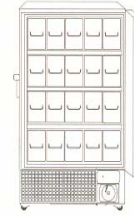

425x145x283

558x145x283

558x145x283

692x145x283

Internal Rack Dimensions  
(mm D x W x H)

For 2 inch boxes, each opening: 145 x 136 x 51

For 3 inch boxes, each opening: 145 x 136 x 88

## Storage Racks with drawers (Uprights)

**Model:**                      **DF8510**                      **DF8514**                      **DF8517**                      **DF8520**                      **DF8524**

**Amount of racks:**  
(view from afront)

12 racks

16 racks

16 racks

20 racks

20 racks

**Type of racks for 2 inch boxes:**

3 deep, 5 high  
Part: UR1066

3 deep, 5 high  
Part: UR1066

4 deep, 5 high  
Part : UR1068

4 deep, 5 high  
Part : UR1068

5 deep, 5 high  
Part : UR1070

**Type of racks for 3 inch boxes:**

3 deep, 3 high  
Part: UR1067

3 deep, 3 high  
Part: UR1067