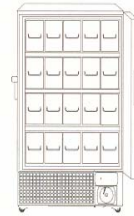

425x145x283

558x145x283

558x145x283

692x145x283

Internal Rack Dimensions  
(mm D x W x H)

For 2 inch boxes, each opening: 145 x 136 x 51

For 3 inch boxes, each opening: 145 x 136 x 88

## Storage Racks with drawers (Uprights)

**Model:**                      **DF8510**                      **DF8514**                      **DF8517**                      **DF8520**                      **DF8524**

**Amount of racks:**  
(view from afront)

12 racks

16 racks

16 racks

20 racks

20 racks

**Type of racks for 2 inch boxes:**

3 deep, 5 high  
Part: UR1066

3 deep, 5 high  
Part: UR1066

4 deep, 5 high  
Part : UR1068

4 deep, 5 high  
Part : UR1068

5 deep, 5 high  
Part : UR1070

**Type of racks for 3 inch boxes:**

3 deep, 3 high  
Part: UR1067

3 deep, 3 high  
Part: UR1067