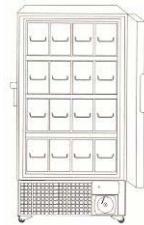

425x145x283

558x145x283

558x145x283

692x145x283

Internal Rack Dimensions  
(mm D x W x H)

For 2 inch boxes, each opening: 145 x 136 x 51

For 3 inch boxes, each opening: 145 x 136 x 88

## Storage Racks with drawers (Uprights)

**Model:**                      **DF8510**                      **DF8514**                      **DF8517**                      **DF8520**                      **DF8524**

**Amount of racks:**  
(view from afront)

12 racks

16 racks

16 racks

20 racks

20 racks

**Type of racks for 2 inch boxes:**

3 deep, 5 high  
Part: UR1066

3 deep, 5 high  
Part: UR1066

4 deep, 5 high  
Part : UR1068

4 deep, 5 high  
Part : UR1068

5 deep, 5 high  
Part : UR1070

**Type of racks for 3 inch boxes:**

3 deep, 3 high  
Part: UR1067

3 deep, 3 high  
Part: UR1067